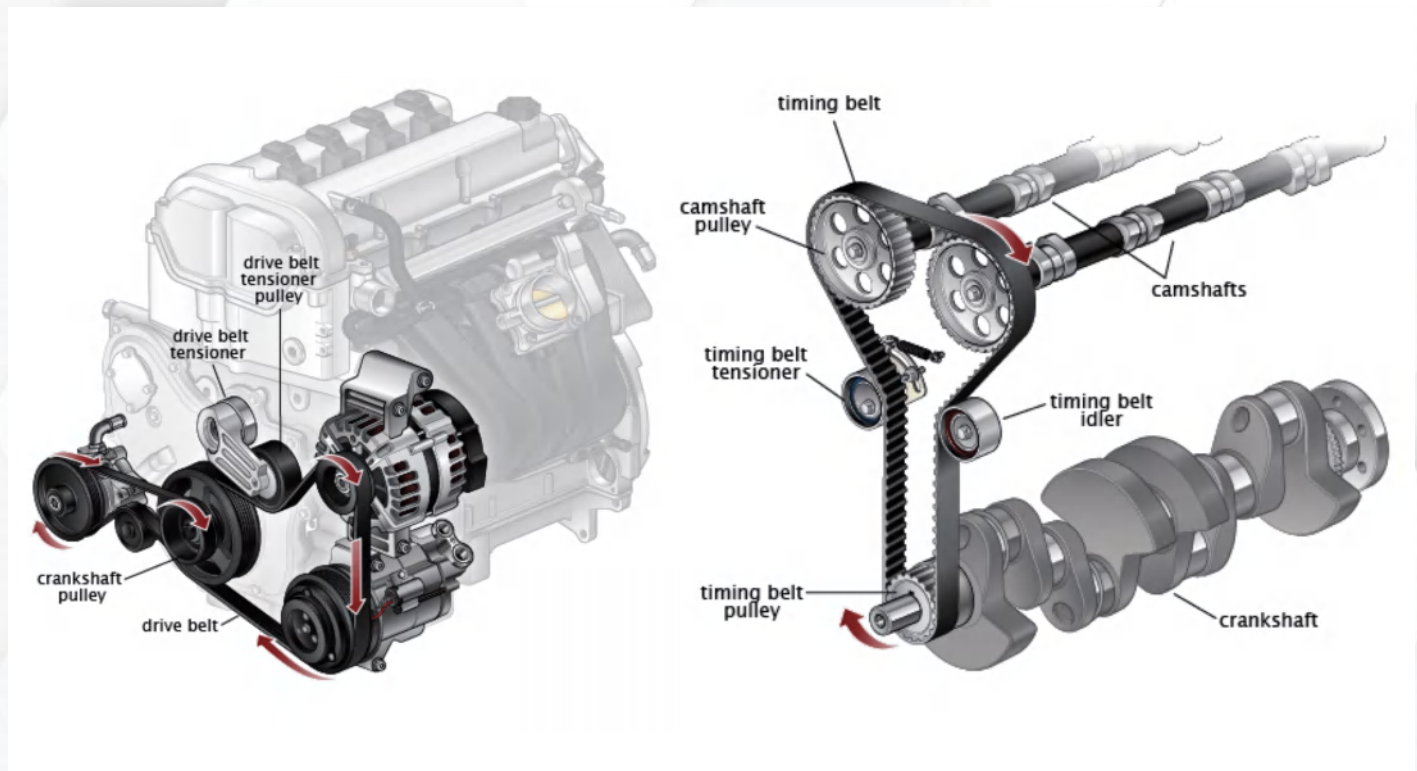

WORKING PRINCIPLE OF TENSIONER PULLEY

The working principle of the tensioner is closely related to the working principle of the timing belt. The timing belt is an important component that connects the engine camshaft and crankshaft. Its main function is to ensure the synchronization of the engine timing system. The main function of the tensioner is to adjust the tightness of the timing belt to ensure the normal operation of the engine.

When the engine is running, the timing belt will relax due to engine vibration and temperature changes. The tensioning pulley adjusts the tightness of the timing belt through tensioning devices such as springs, pistons, and oil pressure to keep it within an appropriate range. When the timing belt is too tight, the tensioner will automatically adjust the timing chain to ensure normal engine operation.