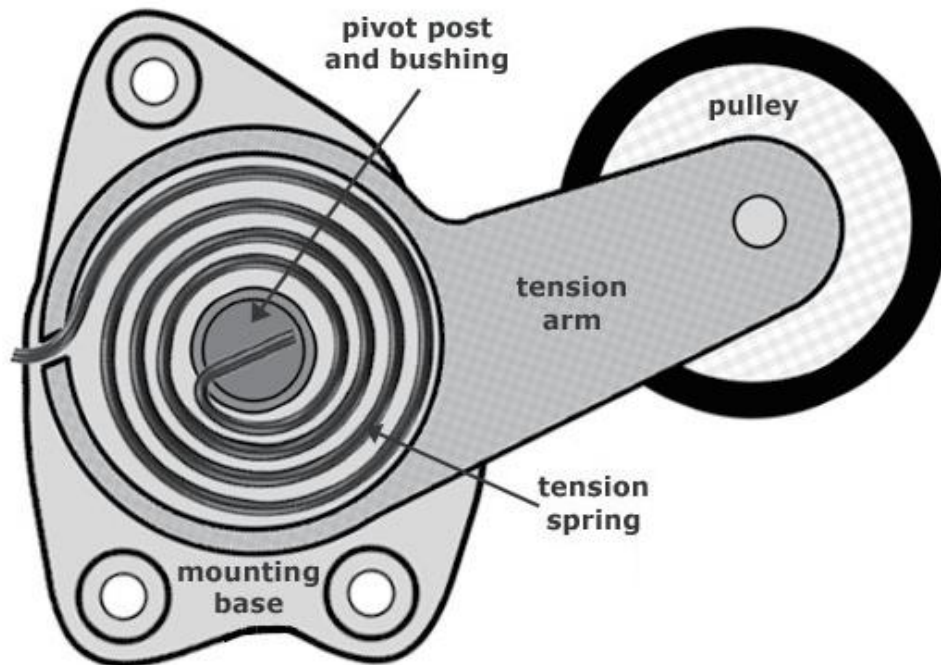

STRUCTURE OF TENSIONER PULLEY

The structure of the tensioning pulley mainly consists of the following parts:

1. Tensioner housing

The tensioner housing is the main part of the tensioner, and its shape is usually round or oval. The tensioner housing is usually equipped with tensioning devices such as tensioner bearings, tensioner springs, and tensioner pistons.

2. Tightening pulley bearing

The tensioner pulley bearing is the support part of the tensioner pulley. Its function is to support the rotation of the tensioner pulley and bear the tension of the belt. Tensioner bearings are usually made of high-strength alloy steel to ensure their endurance and longevity.

3. Tensioner spring

The tensioner spring is a common tensioning device in mechanical tensioners. Its function is to adjust the belt tightness through elastic deformation. Tensioner springs are usually made of high-strength spring steel to ensure their elasticity and longevity.

4. Tensioner piston

The tensioner piston is a common tensioning device in mechanical tensioners. Its function is to adjust the belt tightness through the compression and relaxation of the piston. The tensioner piston is usually made of high-strength alloy steel to ensure its endurance and longevity.